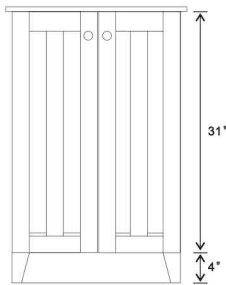

Model: 9002-24-SET

Top view

Front view

Back view

Side view

Front view

Side view

Back view

Side view

NOTE: SINK STYLE, SHAPE, FAUCET HOLES, CUTOUT ON TOP, VANITY MAY VARY FROM THE PICTURE ABOVE. INSTRUCTIONAL PURPOSE ONLY.