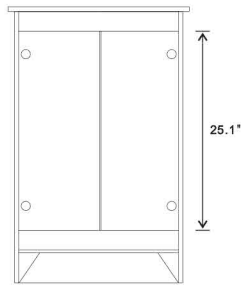

Model: 9002-24-SET

Top view

Front view

Back view

Side view

Front view

Side view

Back view

Side view

NOTE: SINK STYLE, SHAPE, FAUCET HOLES, CUTOUT ON TOP, VANITY MAY VARY FROM THE PICTURE ABOVE. INSTRUCTIONAL PURPOSE ONLY.