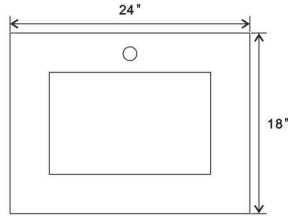

Model: 9002-24-SET

Top view

Front view

Back view

Side view

Front view

Side view

Back view

Side view

NOTE: SINK STYLE, SHAPE, FAUCET HOLES, CUTOUT ON TOP, VANITY MAY VARY FROM THE PICTURE ABOVE. INSTRUCTIONAL PURPOSE ONLY.