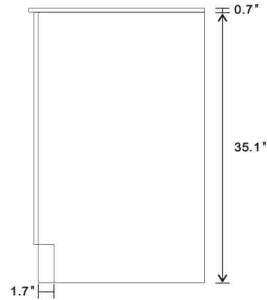

Model: 9002-24-SET

Top view

Front view

Back view

Side view

Front view

Side view

Back view

Side view

NOTE: SINK STYLE, SHAPE, FAUCET HOLES, CUTOUT ON TOP, VANITY MAY VARY FROM THE PICTURE ABOVE. INSTRUCTIONAL PURPOSE ONLY.