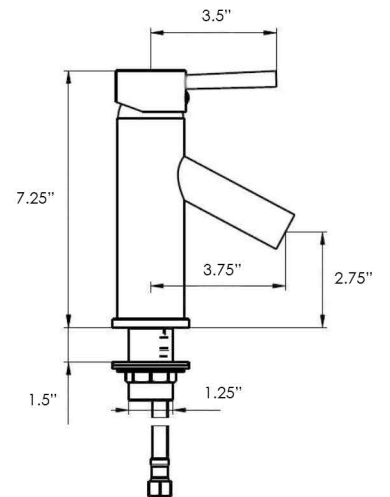

Model: 9002-24-SET

Top view

Front view

Back view

Side view

Front view

Side view

Back view

Side view

NOTE: SINK STYLE, SHAPE, FAUCET HOLES, CUTOUT ON TOP, VANITY MAY VARY FROM THE PICTURE ABOVE. INSTRUCTIONAL PURPOSE ONLY.