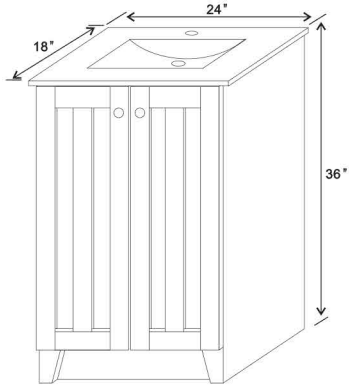

Model: 9002-24-SET

Top view

Front view

Back view

Side view

Front view

Side view

Back view

Side view

NOTE: SINK STYLE, SHAPE, FAUCET HOLES, CUTOUT ON TOP, VANITY MAY VARY FROM THE PICTURE ABOVE. INSTRUCTIONAL PURPOSE ONLY.