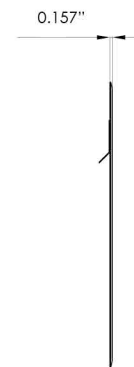

Model: 9002-24-SET

Top view

Front view

Back view

Side view

Front view

Side view

Back view

Side view

NOTE: SINK STYLE, SHAPE, FAUCET HOLES, CUTOUT ON TOP, VANITY MAY VARY FROM THE PICTURE ABOVE. INSTRUCTIONAL PURPOSE ONLY.